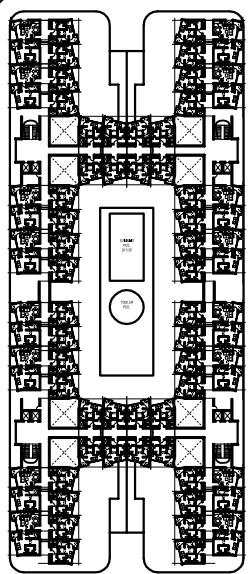

206'-8"

BLOCK "A" APARTMENT

29'-9"  
29'-7"  
29'-11"

SPACE FOR CLUB HOUSE, POOL,  
SPA, GYM & RESTAURANT

328'-1"

57'-11"

67'-8"

261'-7"

131'-10"

Compartment