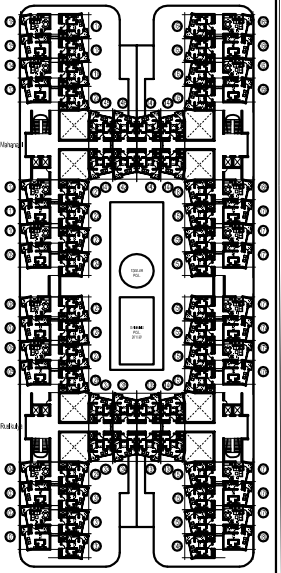

206'-8"

BLOCK "A" APARTMENT

29'-9"  
29'-7"  
29'-11"

SPACE FOR CLUB HOUSE, POOL,  
SPA, GYM & RESTAURANT

328'-1"

57'-11"

67'-8"

261'-7"

131'-10"

Compartment